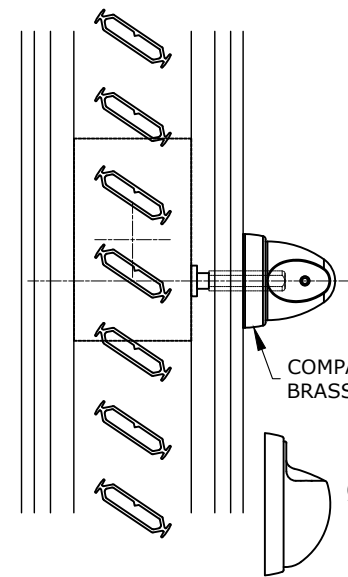

THUMBWHEEL

○ THUMBWHEEL
ACCESSIBLE ON BOTH SIDES

FAN-SHAPED THUMBWHEEL

○ FAN-SHAPED THUMBWHEEL
ACCESSIBLE ON ONE SIDE

COMPACT LIGATURE-RESISTANT BRASS KNOB

Ø1 17/32" (38.5mm) COMFORT PLUS LIGATURE-RESISTANT BRASS KNOB AVAILABLE

○ LIGATURE-RESISTANT BRASS KNOB
ACCESSIBLE ON 1 OR 2 SIDES

REMOVABLE KEY

○ REMOVABLE KEY
ACCESSIBLE ON 1 OR 2 SIDES

ALUMINUM KNOB Ø1"

ALUMINUM KNOB Ø3/4" AVAILABLE

○ ALUMINUM KNOB
ACCESSIBLE ON 1 OR 2 SIDES

MANUAL ZINC CRANK HANDLE (FOLDABLE)

REMOVABLE CRANK HANDLE (FOLDABLE) AVAILABLE

○ ZINC CRANK HANDLE
ACCESSIBLE ON 1 OR 2 SIDES

ALUMINUM FLAT KNOB Ø1 1/2" (FOR SLIDING DOORS ONLY)

○ ALUMINUM FLAT KNOB Ø1 1/2" (FOR SLIDING DOORS ONLY)