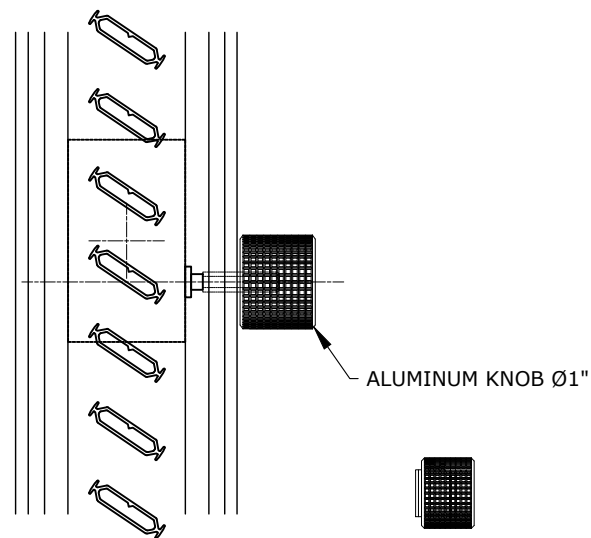

THUMBWHEEL

○ THUMBWHEEL
ACCESSIBLE ON BOTH SIDES

FAN-SHAPED THUMBWHEEL

○ FAN-SHAPED THUMBWHEEL
ACCESSIBLE ON ONE SIDE

COMPACT LIGATURE-RESISTANT BRASS KNOB

Ø1 17/32" (38.5mm) COMFORT PLUS LIGATURE-RESISTANT BRASS KNOB AVAILABLE

○ LIGATURE-RESISTANT BRASS KNOB
ACCESSIBLE ON 1 OR 2 SIDES

REMOVABLE KEY

○ REMOVABLE KEY
ACCESSIBLE ON 1 OR 2 SIDES

ALUMINUM KNOB Ø1"

ALUMINUM KNOB Ø3/4" AVAILABLE

○ ALUMINUM KNOB
ACCESSIBLE ON 1 OR 2 SIDES

MANUAL ZINC CRANK HANDLE (FOLDABLE)

REMOVABLE CRANK HANDLE (FOLDABLE) AVAILABLE

○ ZINC CRANK HANDLE
ACCESSIBLE ON 1 OR 2 SIDES

ALUMINUM FLAT KNOB Ø1 1/2" (FOR SLIDING DOORS ONLY)

○ ALUMINUM FLAT KNOB Ø1 1/2" (FOR SLIDING DOORS ONLY)