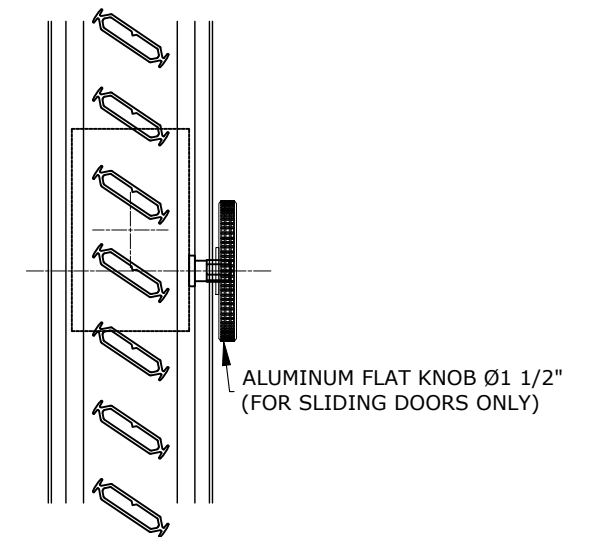

THUMBWHEEL

○ THUMBWHEEL
ACCESSIBLE ON BOTH SIDES

FAN-SHAPED THUMBWHEEL

○ FAN-SHAPED THUMBWHEEL
ACCESSIBLE ON ONE SIDE

COMPACT LIGATURE-RESISTANT BRASS KNOB

Ø1 17/32" (38.5mm) COMFORT PLUS LIGATURE-RESISTANT BRASS KNOB AVAILABLE

○ LIGATURE-RESISTANT BRASS KNOB
ACCESSIBLE ON 1 OR 2 SIDES

REMOVABLE KEY

○ REMOVABLE KEY
ACCESSIBLE ON 1 OR 2 SIDES

ALUMINUM KNOB Ø1"

ALUMINUM KNOB Ø3/4" AVAILABLE

○ ALUMINUM KNOB
ACCESSIBLE ON 1 OR 2 SIDES

MANUAL ZINC CRANK HANDLE (FOLDABLE)

REMOVABLE CRANK HANDLE (FOLDABLE) AVAILABLE

○ ZINC CRANK HANDLE
ACCESSIBLE ON 1 OR 2 SIDES

ALUMINUM FLAT KNOB Ø1 1/2" (FOR SLIDING DOORS ONLY)

○ ALUMINUM FLAT KNOB Ø1 1/2" (FOR SLIDING DOORS ONLY)