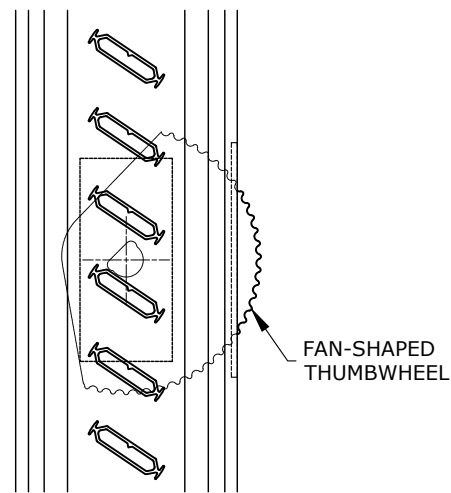

THUMBWHEEL

○ THUMBWHEEL
ACCESSIBLE ON BOTH SIDES

FAN-SHAPED THUMBWHEEL

○ FAN-SHAPED THUMBWHEEL
ACCESSIBLE ON ONE SIDE

COMPACT LIGATURE-RESISTANT BRASS KNOB

Ø1 17/32" (38.5mm) COMFORT PLUS LIGATURE-RESISTANT BRASS KNOB AVAILABLE

○ LIGATURE-RESISTANT BRASS KNOB
ACCESSIBLE ON 1 OR 2 SIDES

REMOVABLE KEY

○ REMOVABLE KEY
ACCESSIBLE ON 1 OR 2 SIDES

ALUMINUM KNOB Ø1"

ALUMINUM KNOB Ø3/4" AVAILABLE

○ ALUMINUM KNOB
ACCESSIBLE ON 1 OR 2 SIDES