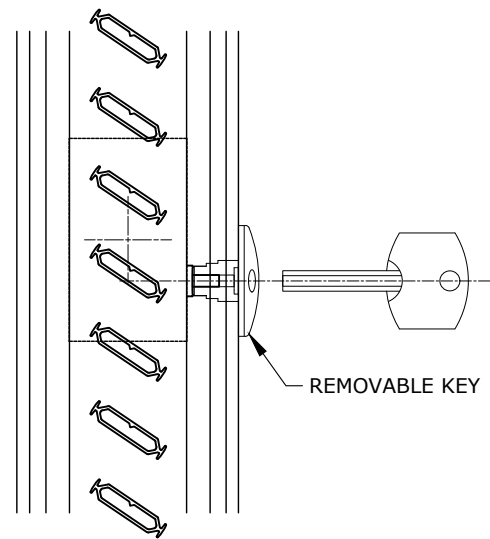

THUMBWHEEL

○ THUMBWHEEL
ACCESSIBLE ON BOTH SIDES

FAN-SHAPED THUMBWHEEL

○ FAN-SHAPED THUMBWHEEL
ACCESSIBLE ON ONE SIDE

COMPACT LIGATURE-RESISTANT BRASS KNOB

Ø1 17/32" (38.5mm) COMFORT PLUS LIGATURE-RESISTANT BRASS KNOB AVAILABLE

○ LIGATURE-RESISTANT BRASS KNOB
ACCESSIBLE ON 1 OR 2 SIDES

REMOVABLE KEY

○ REMOVABLE KEY
ACCESSIBLE ON 1 OR 2 SIDES

ALUMINUM KNOB Ø1"

ALUMINUM KNOB Ø3/4" AVAILABLE

○ ALUMINUM KNOB
ACCESSIBLE ON 1 OR 2 SIDES

MANUAL ZINC CRANK HANDLE (FOLDABLE)

REMOVABLE CRANK HANDLE (FOLDABLE) AVAILABLE

○ ZINC CRANK HANDLE
ACCESSIBLE ON 1 OR 2 SIDES

ALUMINUM FLAT KNOB Ø1 1/2" (FOR SLIDING DOORS ONLY)

○ ALUMINUM FLAT KNOB Ø1 1/2" (FOR SLIDING DOORS ONLY)