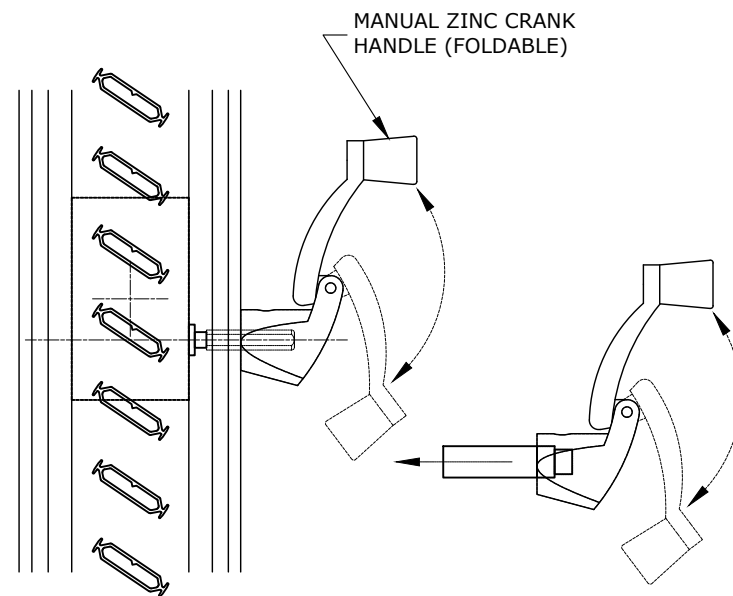

THUMBWHEEL

○ THUMBWHEEL
ACCESSIBLE ON BOTH SIDES

FAN-SHAPED THUMBWHEEL

○ FAN-SHAPED THUMBWHEEL
ACCESSIBLE ON ONE SIDE

COMPACT LIGATURE-RESISTANT BRASS KNOB

Ø1 17/32" (38.5mm) COMFORT PLUS LIGATURE-RESISTANT BRASS KNOB AVAILABLE

○ LIGATURE-RESISTANT BRASS KNOB
ACCESSIBLE ON 1 OR 2 SIDES

REMOVABLE KEY

○ REMOVABLE KEY
ACCESSIBLE ON 1 OR 2 SIDES

ALUMINUM KNOB Ø1"

ALUMINUM KNOB Ø3/4" AVAILABLE

○ ALUMINUM KNOB
ACCESSIBLE ON 1 OR 2 SIDES

MANUAL ZINC CRANK HANDLE (FOLDABLE)

REMOVABLE CRANK HANDLE (FOLDABLE) AVAILABLE

○ ZINC CRANK HANDLE
ACCESSIBLE ON 1 OR 2 SIDES

ALUMINUM FLAT KNOB Ø1 1/2" (FOR SLIDING DOORS ONLY)

○ ALUMINUM FLAT KNOB Ø1 1/2" (FOR SLIDING DOORS ONLY)