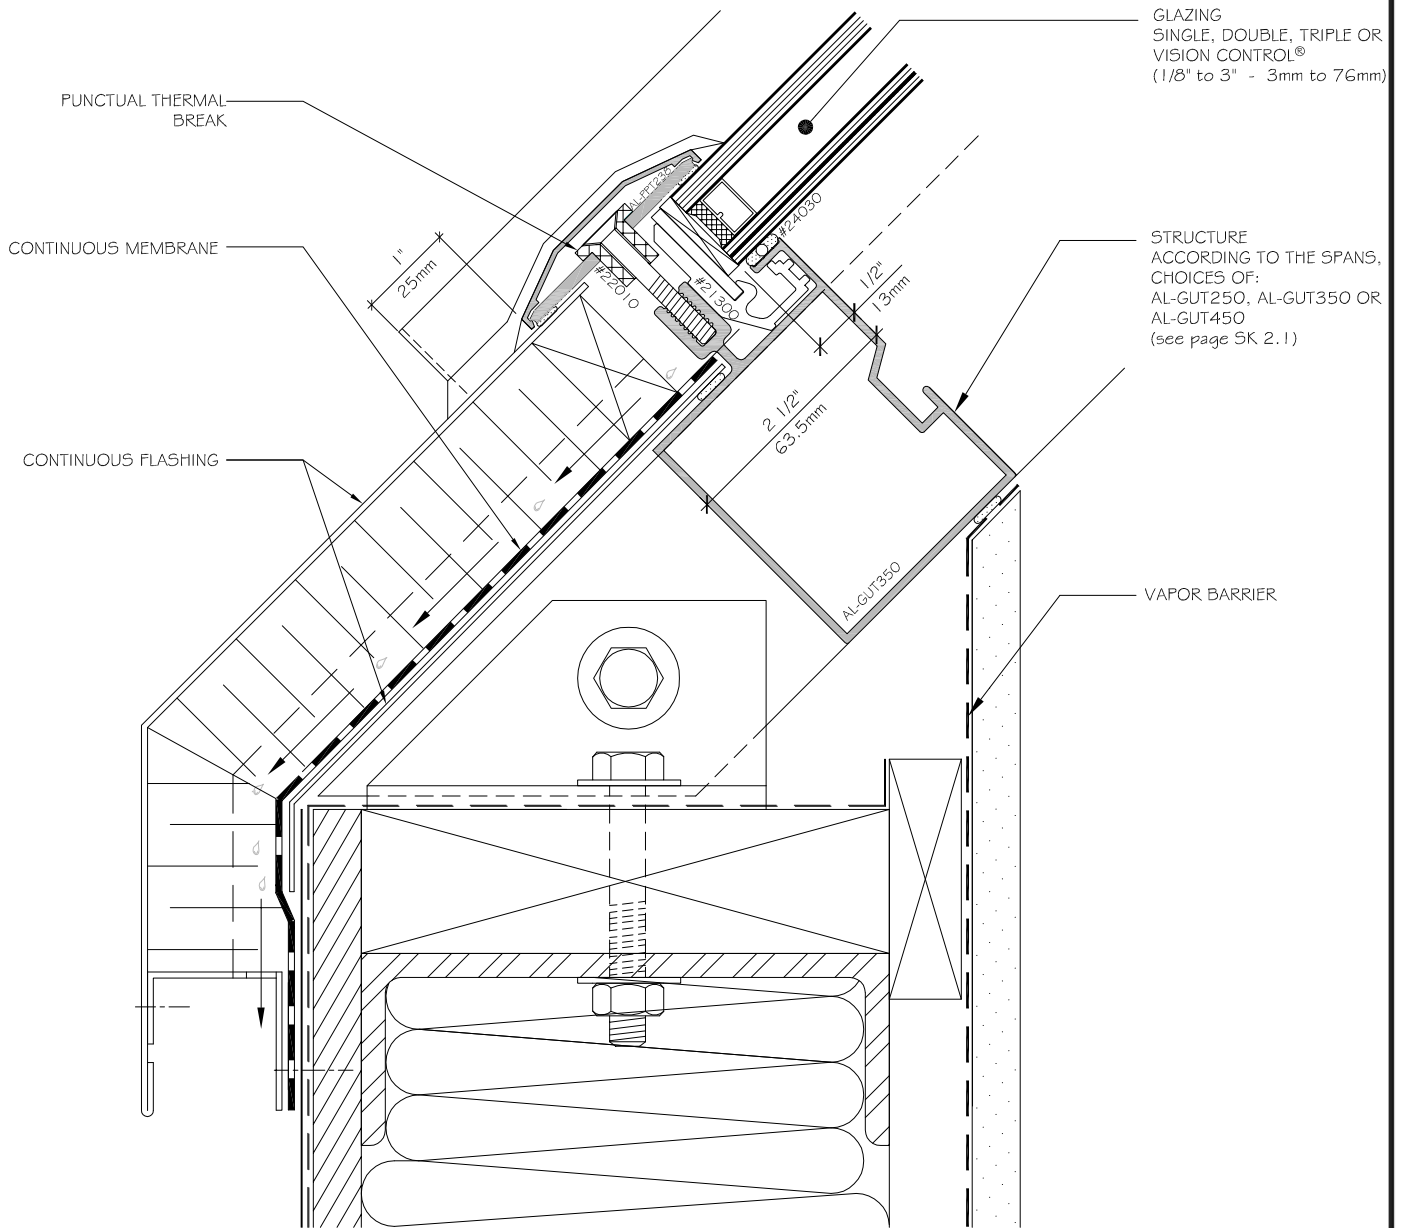

# KNEE WALL JUNCTION

SCALE 1:2